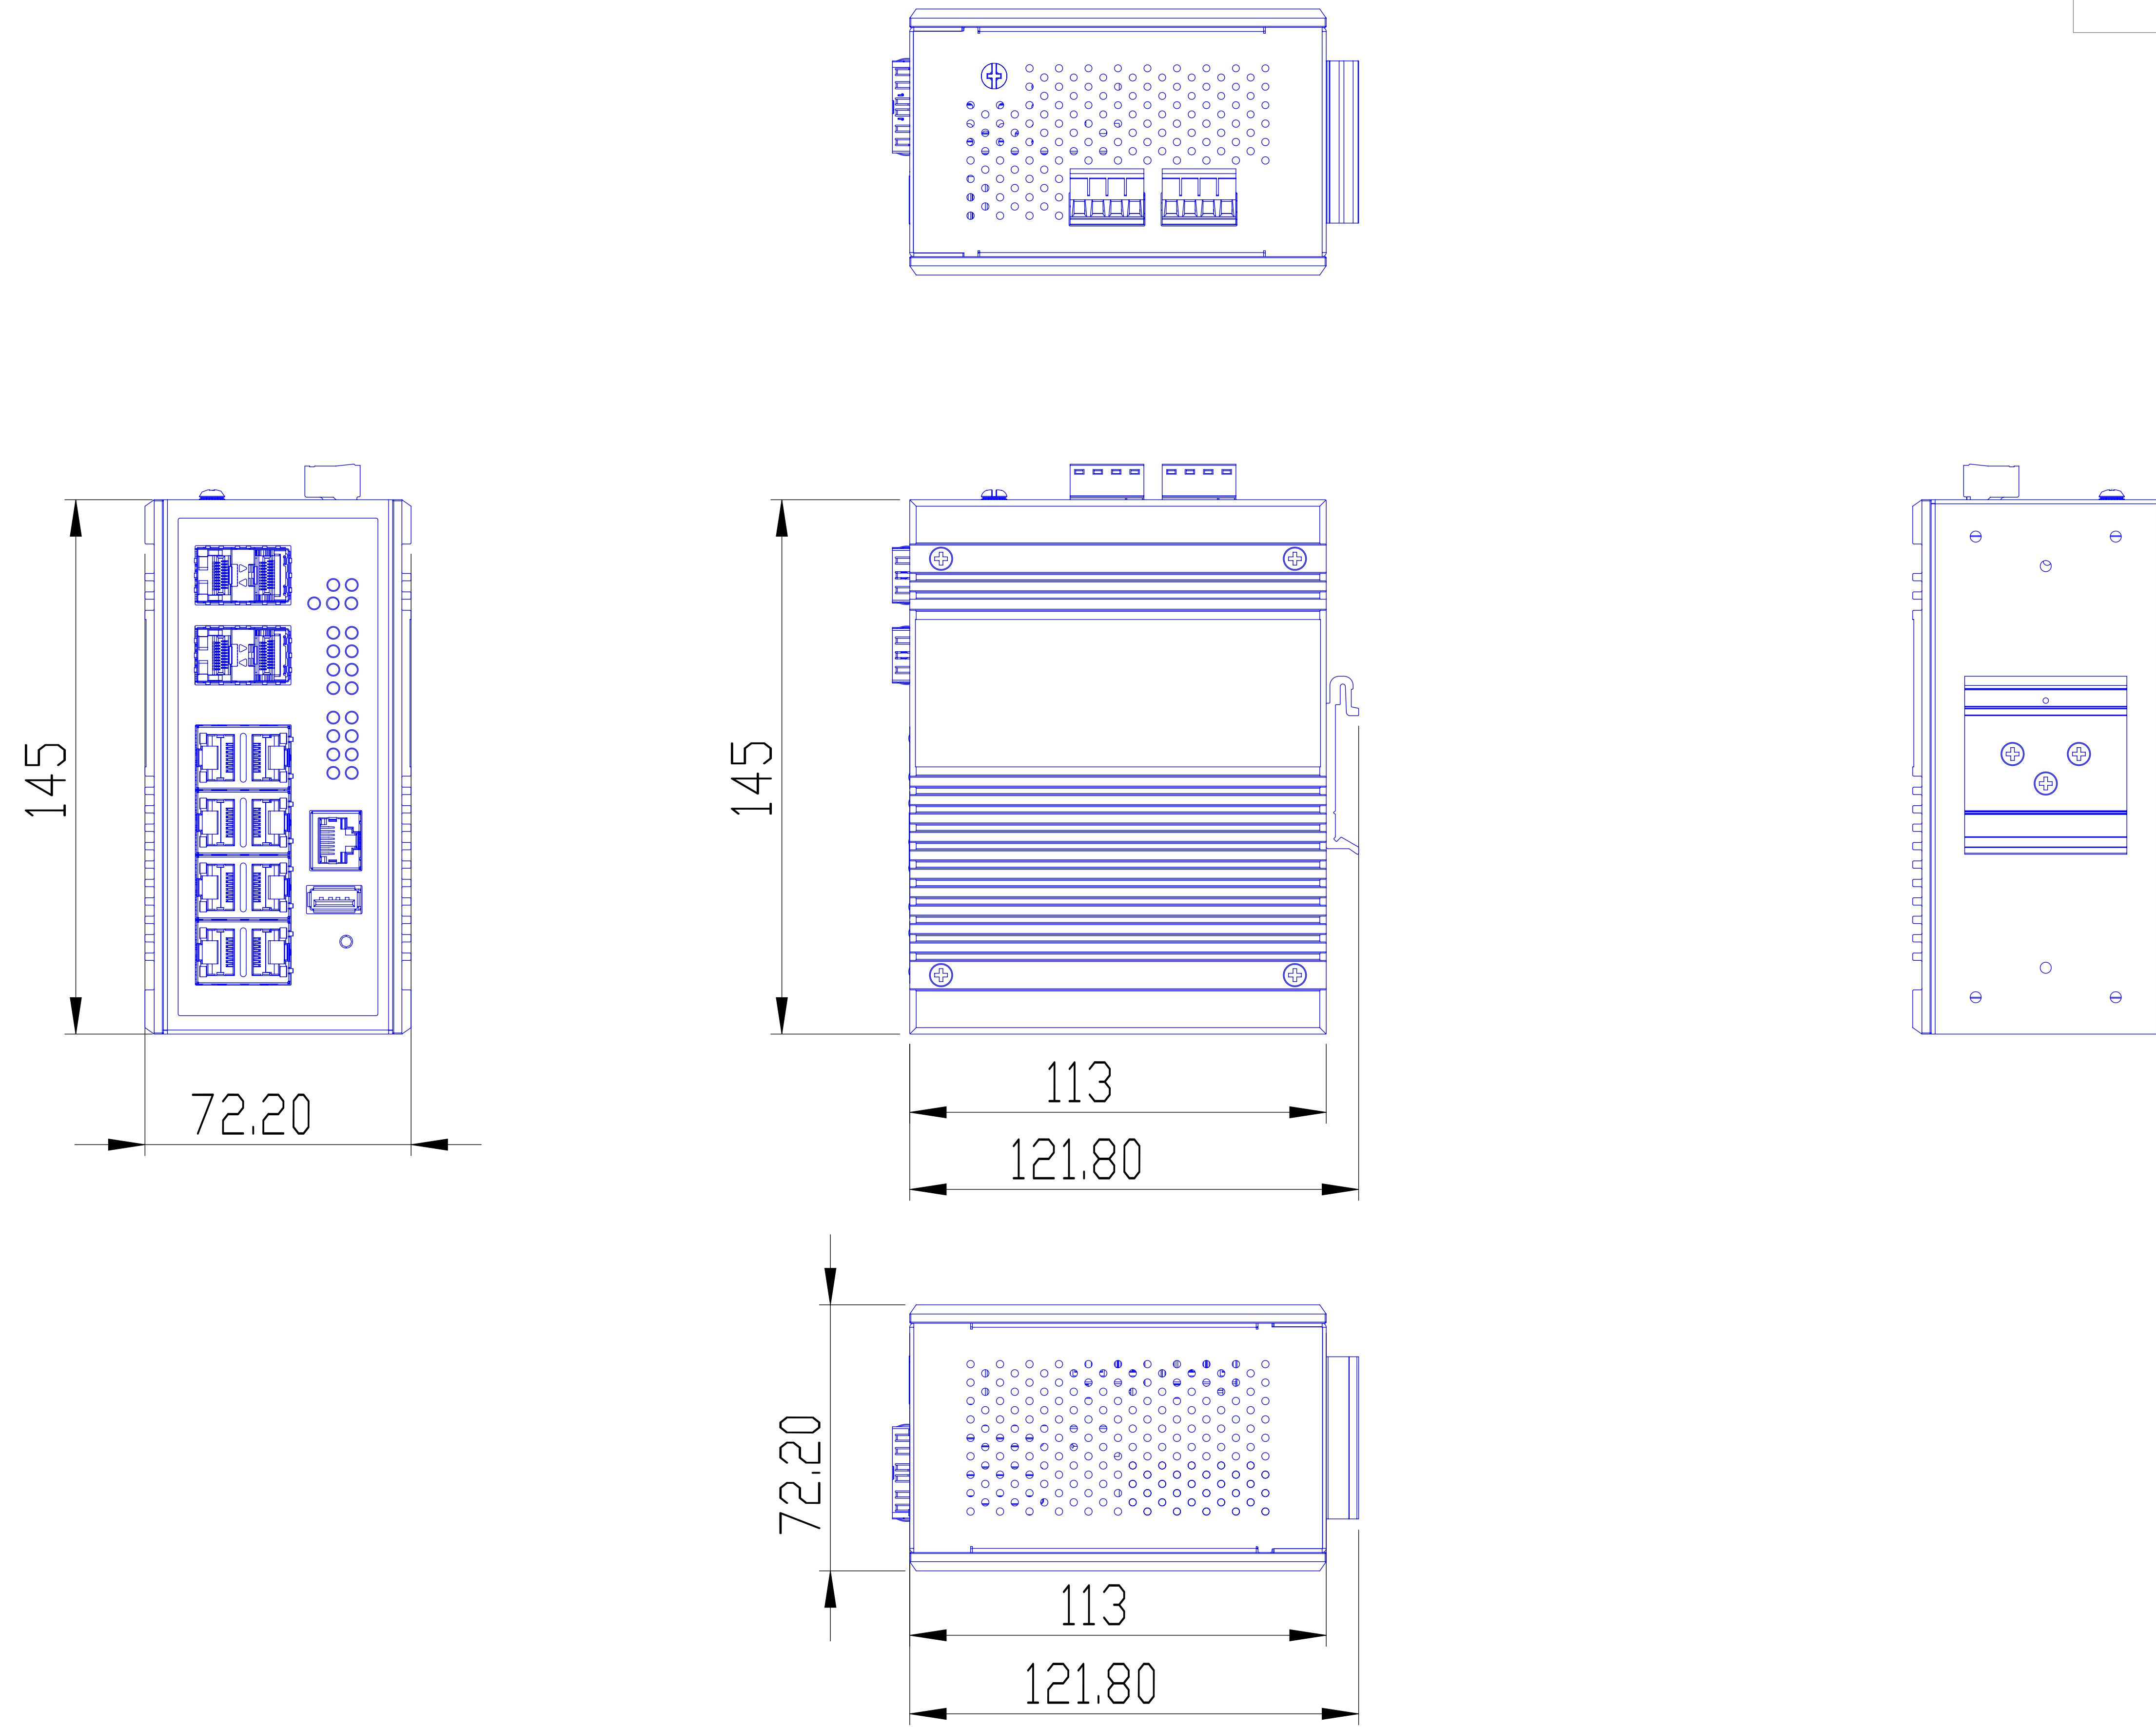

Reversion	Changed Content	Reason	Date
△			

AMG	Model Name	AMG560-8G			Material	SECC	Version	A	Range			
	Part Number					Finish		BLACK	Scale	1:1	0-3mm	±0.05mm
	Design	Neil	Date	2018.06.15	Unit		mm	Projection			3-12mm	±0.10mm
	Approval		Date				35-70mm				±0.20mm	
									120mm	±0.30mm		